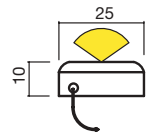

Bover - full color

starres Profil
Aluminium gebürstet.

Fixed rectangular pillar.
Entirely made in aluminium.

Leuchte ohne Treiber
Driver not included
siehe Seite_83-87

3 WATT

2 LED

A 86798

3 LED